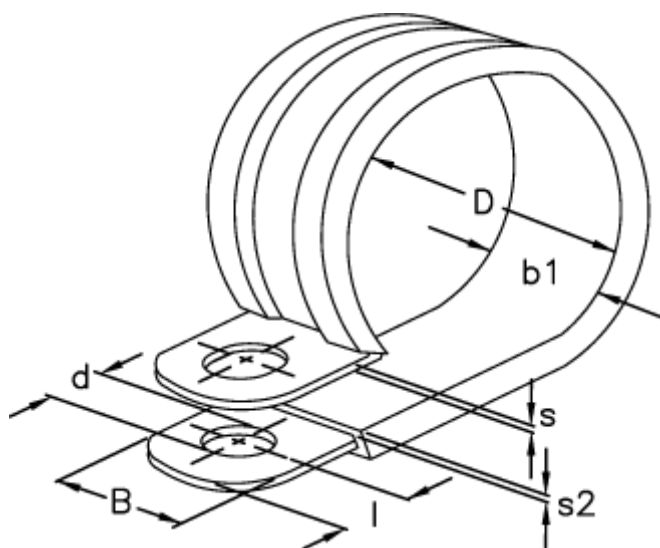

Article number: 029456112039

Description: Norma pipe retaining clip
RLGU 1. 39/12 W1

Measures

b1	= 15.0
d	= 6.4
Diameter D	= 39
l	= 6
s	= 0.8
s2	= 1.2
Width B	= 12